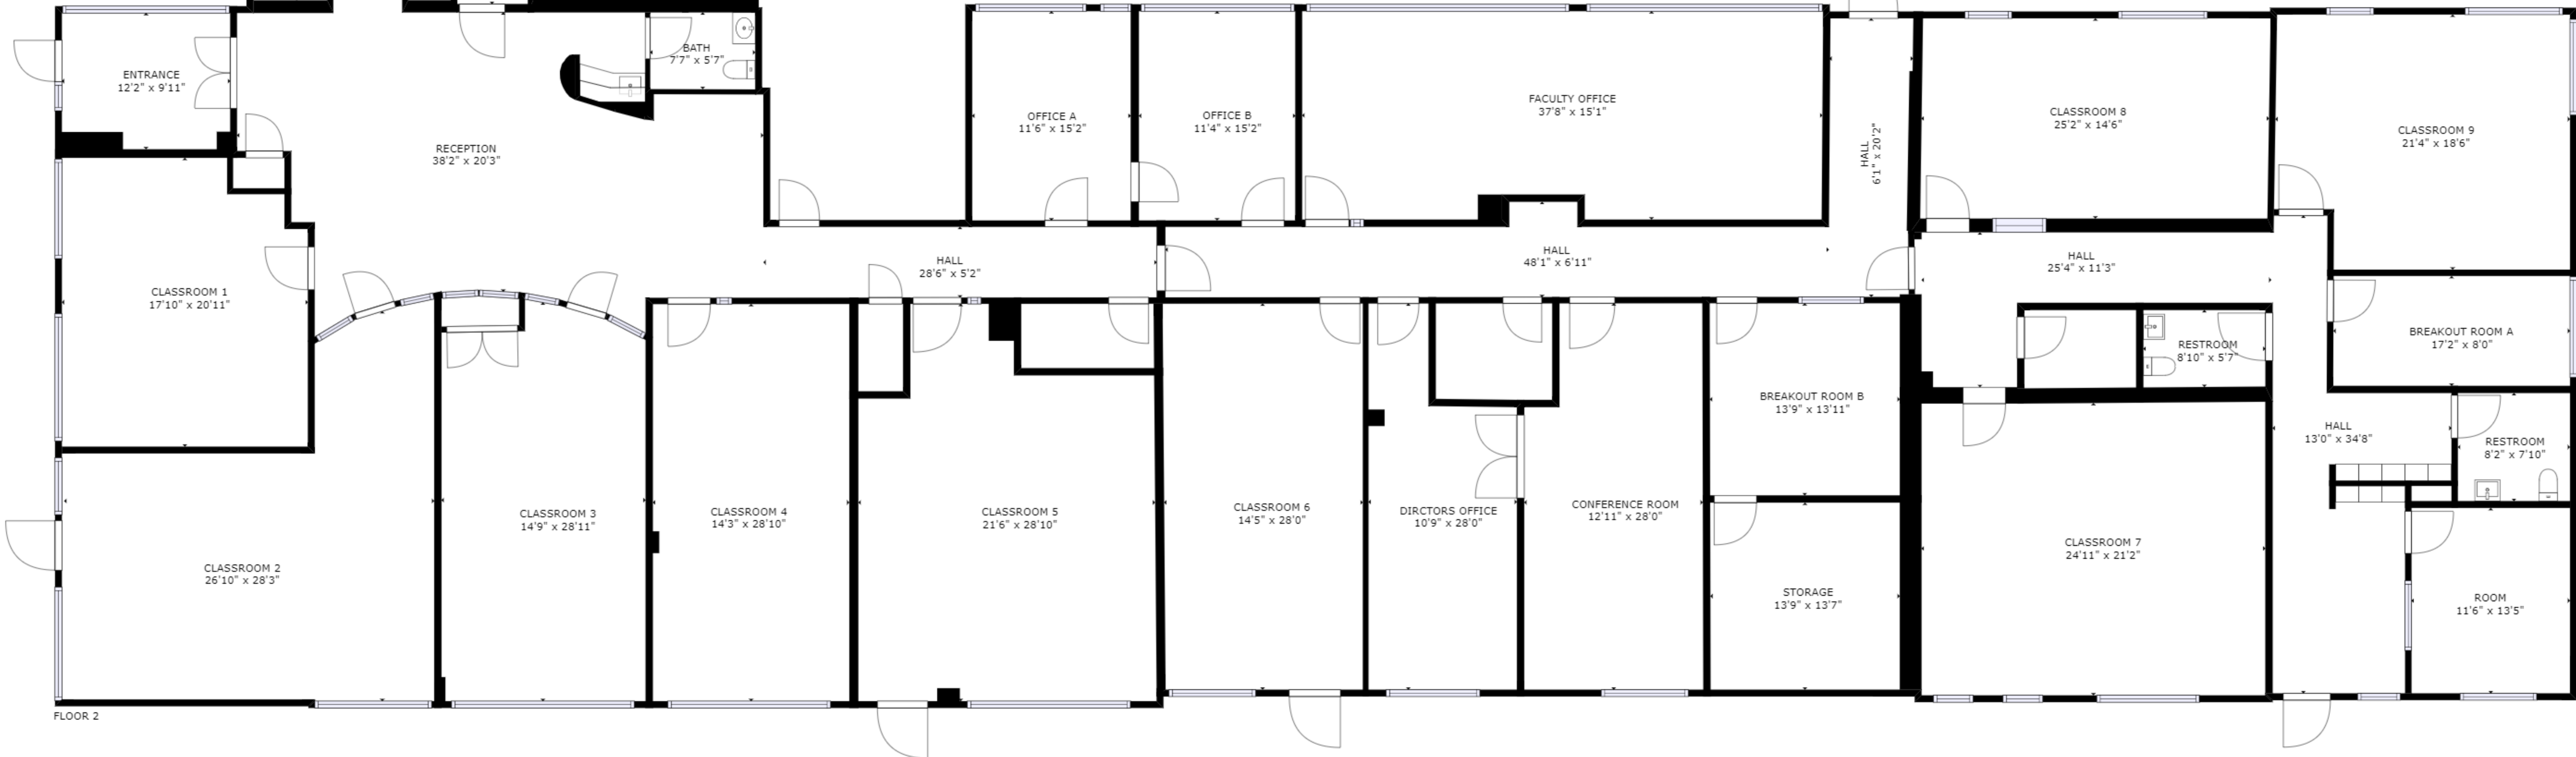

FLOOR 1

FLOOR 2

GROSS INTERNAL AREA
 FLOOR 1: 1157 sq ft, FLOOR 2: 10649 sq ft
 TOTAL: 11807 sq ft
 SIZES AND DIMENSIONS ARE APPROXIMATE, ACTUAL MAY VARY.